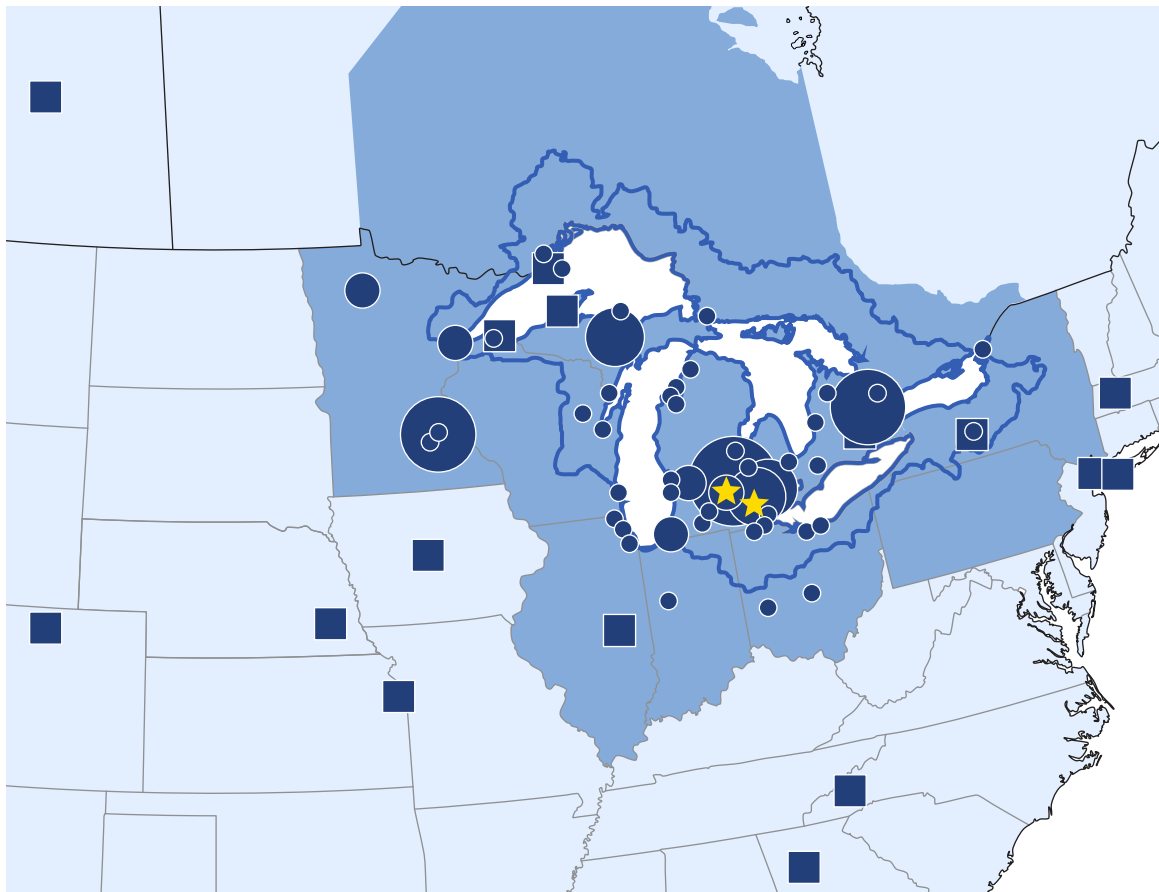

GLISA Engagement

● One

● Two

● Three

● Four

● Five

■ National Climate Partners

★ GLISA

■ GLISA Region

■ Great Lakes Basin

2 Countries

5 Great Lakes

95,000 square miles of surface water

8 States

10,210 Miles of Shoreline

35 Million People